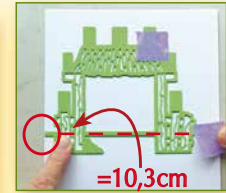

Trees: 4,2x7,4cm
3,5x6cm

Coordinates with

55.7477

Leane Creatief
New Nieuw
Nouveau
Neu

Leane Creatief
New Nieuw
Nouveau
Neu

Leane Creatief
LeCrea
Combi Stamps

Ornaments: 5,4x9,8cm
3,4x6,7cm 2,6x3,8cm

Ornaments: 6,7x11,4cm
3,7x6,7cm 3x4,4cm

45.7576

Nativity scene
Pop-up

LeCrea Pop-up dies

Card outside: (1/2 A4)
21x14,8cm folded:10,5x14,8cm
Card inside:
20,6x14,6cm folded:10,3x14,6cm

Stable: ~9cm height
Figures standing: ~6cm
Figures kneeling: ~3,5/4,5cm