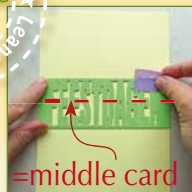

45.7576

Nativity scene
Pop-up

LeCrea Pop-up dies

Card outside: (1/2 A4)
21x14,8cm folded:10,5x14,8cm
Card inside:
20,6x14,6cm folded:10,3x14,6cm

Stable: ~9cm height
Figures standing: ~6cm
Figures kneeling: ~3,5/4,5cm

fold

=10,3cm

glue in
outside card

Leane Creatief
LeCrea
POP-UP
DIES

45.7583

Pop-up Fijne
Feestdagen

45.7590

Pop-up
Souhaits de Noël

Leane Creatief
New Nieuw
Nouveau
Neu

Leane Creatief
LeCrea
POP-UP
DIES

=middle card

fold

glue in
outside card

Decoratie vellen Decoration sheets
Dekorations Blätter Images à décorer

50.7705

50.7712